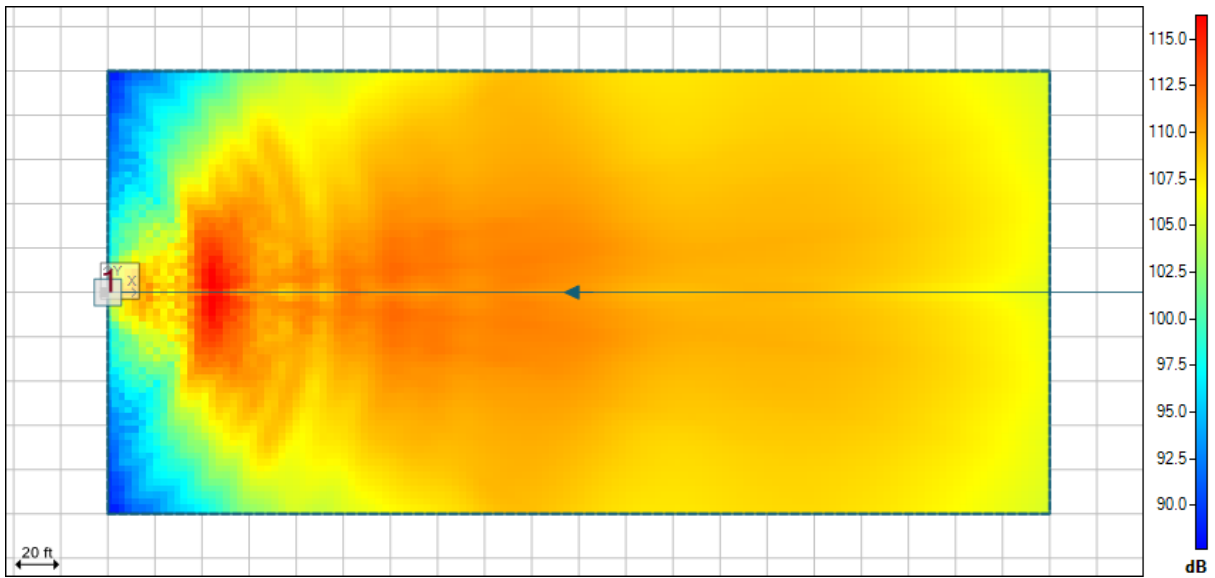

2 Sound Sources

	Label	Type	System	X [ft]	Y [ft]	Z [ft]	Hor [°]	Ver [°]	Rot [°]
1	VCX 6PC	Line Array	VCX	0.00	0.00	30.00	0.0	-2.0	0.0

3 Distribution

Average: 107.8 dB ±3.7
 Average - Std. Dev.: 104.1 dB
 Average + Std. Dev.: 111.5 dB

4 Global Filter

Filter Status: Active
 Gain: 0.0 dB
 Delay: 0.000 ms
 Polarity: Normal

	Filter Type	Frequency	Gain / Slope	Q Factor
No Active Filters				

5 Sound Source - VCX 6PC

System: VCX
Company: ZSOUND
Label: VCX 6PC
Position: X=0.00 ft
 Y=0.00 ft
 Z=30.00 ft
Orientation: Hor=0.0°
 Ver=-2.0°
Weight: 1593.94 lbs
Setup: VCX TG
Box Count: 9
Pinpoint Mode: Best Pinpoint
Pinpoint Number: 12
Remaining Vertical Angle: -0.3°
Bottom Angle: 20.0 °
Above Ground: 16.79 ft

Label	Length	Ear Height
Audience Area 1	400.00 ft	3.94 ft (Sitting)

Audience Area 1