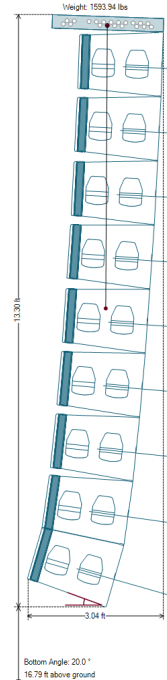

2 Sound Sources

	Label	Type	System	X [ft]	Y [ft]	Z [ft]	Hor [°]	Ver [°]	Rot [°]
1	VCX 6PC	Line Array	VCX	0.00	0.00	30.00	0.0	-2.0	0.0

3 Distribution

Average: 107.8 dB ±3.7
 Average - Std. Dev.: 104.1 dB
 Average + Std. Dev.: 111.5 dB

4 Global Filter

Filter Status: Active
 Gain: 0.0 dB
 Delay: 0.000 ms
 Polarity: Normal

	Filter Type	Frequency	Gain / Slope	Q Factor
No Active Filters				

5 Sound Source - VCX 6PC

System: VCX
Company: ZSOUND
Label: VCX 6PC
Position: X=0.00 ft
 Y=0.00 ft
 Z=30.00 ft
Orientation: Hor=0.0°
 Ver=-2.0°
Weight: 1593.94 lbs
Setup: VCX TG
Box Count: 9
Pinpoint Mode: Best Pinpoint
Pinpoint Number: 12
Remaining Vertical Angle: -0.3°
Bottom Angle: 20.0 °
Above Ground: 16.79 ft

	Box Type	Gain	Rigging Angle	Aiming Angle
	(Frame)			-2.0°
Box 1	VCX	0.0 dB	0°	-2.0°
Box 2	VCX	0.0 dB	1°	-3.0°
Box 3	VCX	0.0 dB	0°	-3.0°
Box 4	VCX	0.0 dB	1°	-4.0°
Box 5	VCX	0.0 dB	0°	-4.0°
Box 6	VCX	0.0 dB	1°	-5.0°
Box 7	VCX	0.0 dB	1°	-6.0°
Box 8	VCX	0.0 dB	2°	-8.0°
Box 9	VCX	0.0 dB	8°	-16.0°

Label	Length	Ear Height
Audience Area 1	400.00 ft	3.94 ft (Sitting)

Audience Area 1