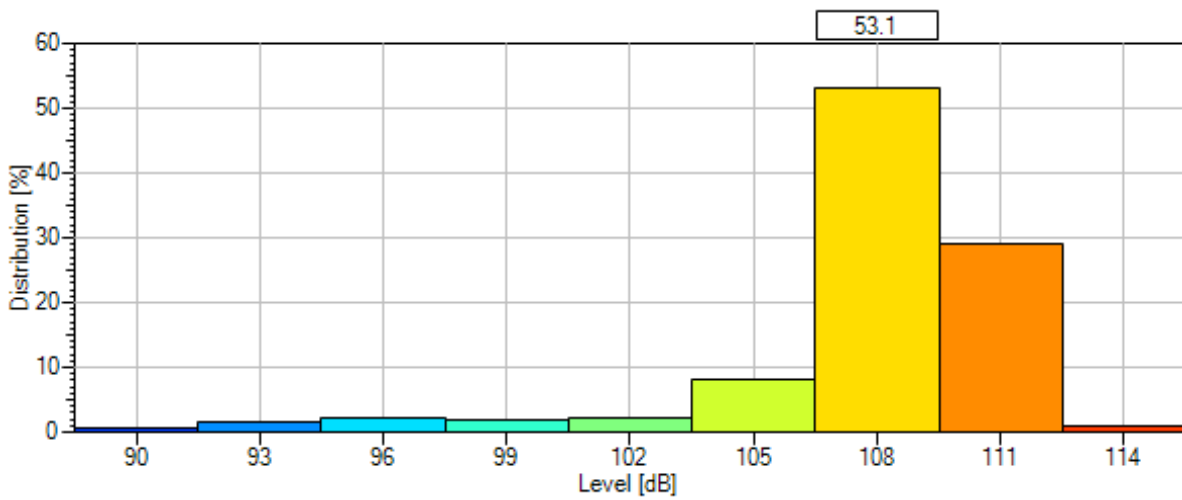

2 Sound Sources

	Label	Type	System	X [ft]	Y [ft]	Z [ft]	Hor [°]	Ver [°]	Rot [°]
1	VCX 6PC	Line Array	VCX	0.00	0.00	30.00	0.0	-2.0	0.0

3 Distribution

Average: 107.8 dB ±3.7
 Average - Std. Dev.: 104.1 dB
 Average + Std. Dev.: 111.5 dB

4 Global Filter

Filter Status: Active
 Gain: 0.0 dB
 Delay: 0.000 ms
 Polarity: Normal

	Filter Type	Frequency	Gain / Slope	Q Factor
No Active Filters				

5 Sound Source - VCX 6PC

System: VCX
Company: ZSOUND
Label: VCX 6PC
Position: X=0.00 ft
 Y=0.00 ft
 Z=30.00 ft
Orientation: Hor=0.0°
 Ver=-2.0°
Weight: 1593.94 lbs
Setup: VCX TG
Box Count: 9
Pinpoint Mode: Best Pinpoint
Pinpoint Number: 12
Remaining Vertical Angle: -0.3°
Bottom Angle: 20.0 °
Above Ground: 16.79 ft